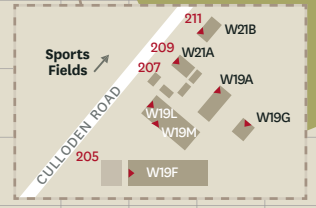

- Legend**
- PATHWAYS
 - ROADS
 - SHARED ZONES
 - FACULTY/THEATRE
 - OTHER BUILDINGS
 - PARKING
 - CAFE/RESTAURANT
 - BUS STOP
 - TRAIN STOP
 - BOOM GATE
 - FRONT DOOR
 - ACCESSIBLE ACCESS
- North 3** RED DENOTES NEW FACILITY NAME FROM 2016
- N3** WHITE DENOTES FACILITY NAME FROM 2015 & PREVIOUS